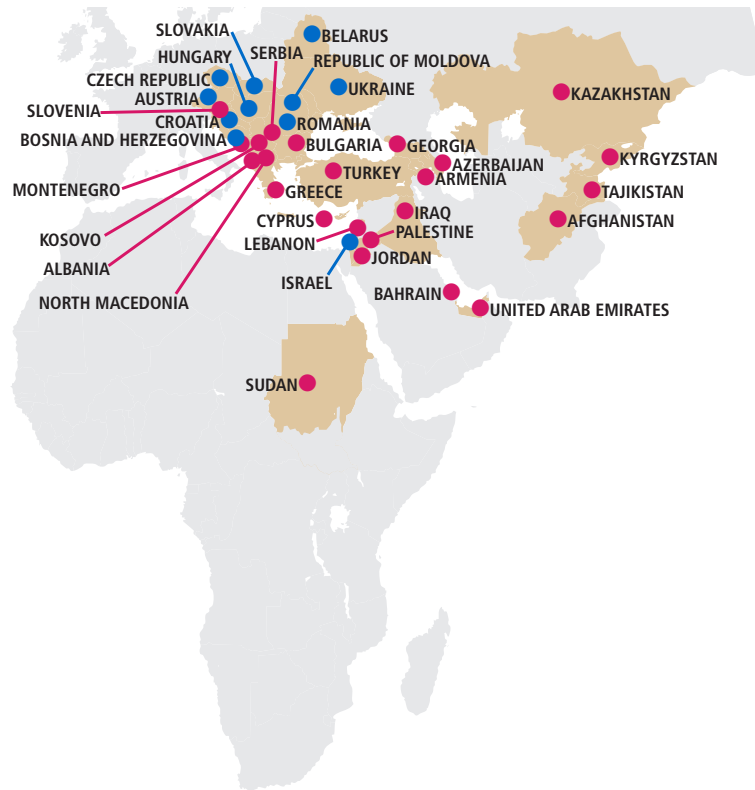

ROTARY PAIRED ZONES 21 AND 22

Rotary
Zone 21

A 1910, 1911, 1913,
1920, 2232, 2240,
2241, 2490

B *53, *55, *56, *59, 1912,
2420, 2430, 2440, 2452,
2470, 2482, 2483, 2484