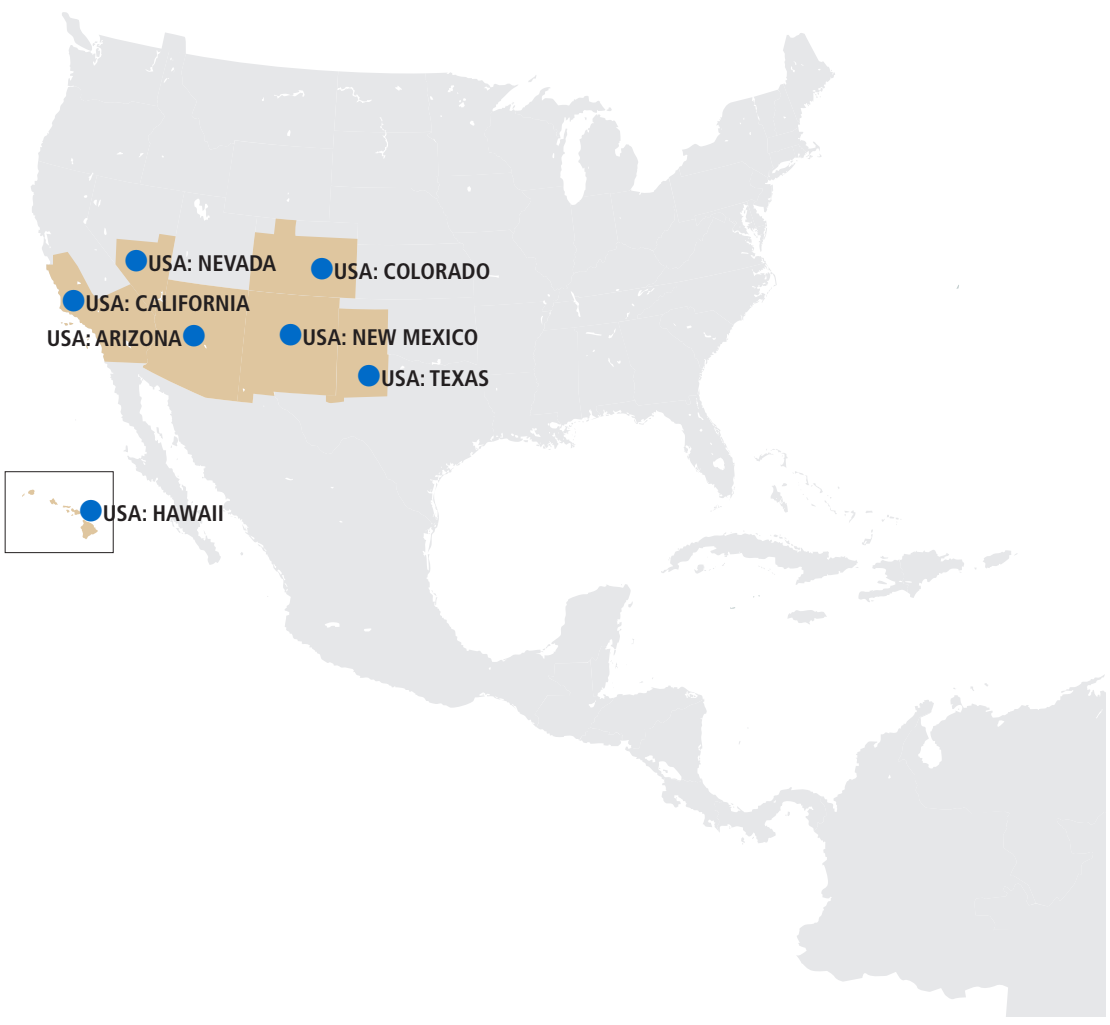

Rotary

Zone 26

● 5000, 5170, 5220, 5230, 5240, 5280,
5300, 5320, 5330, 5340, 5450, 5470,
5495, 5500, 5520, 5730