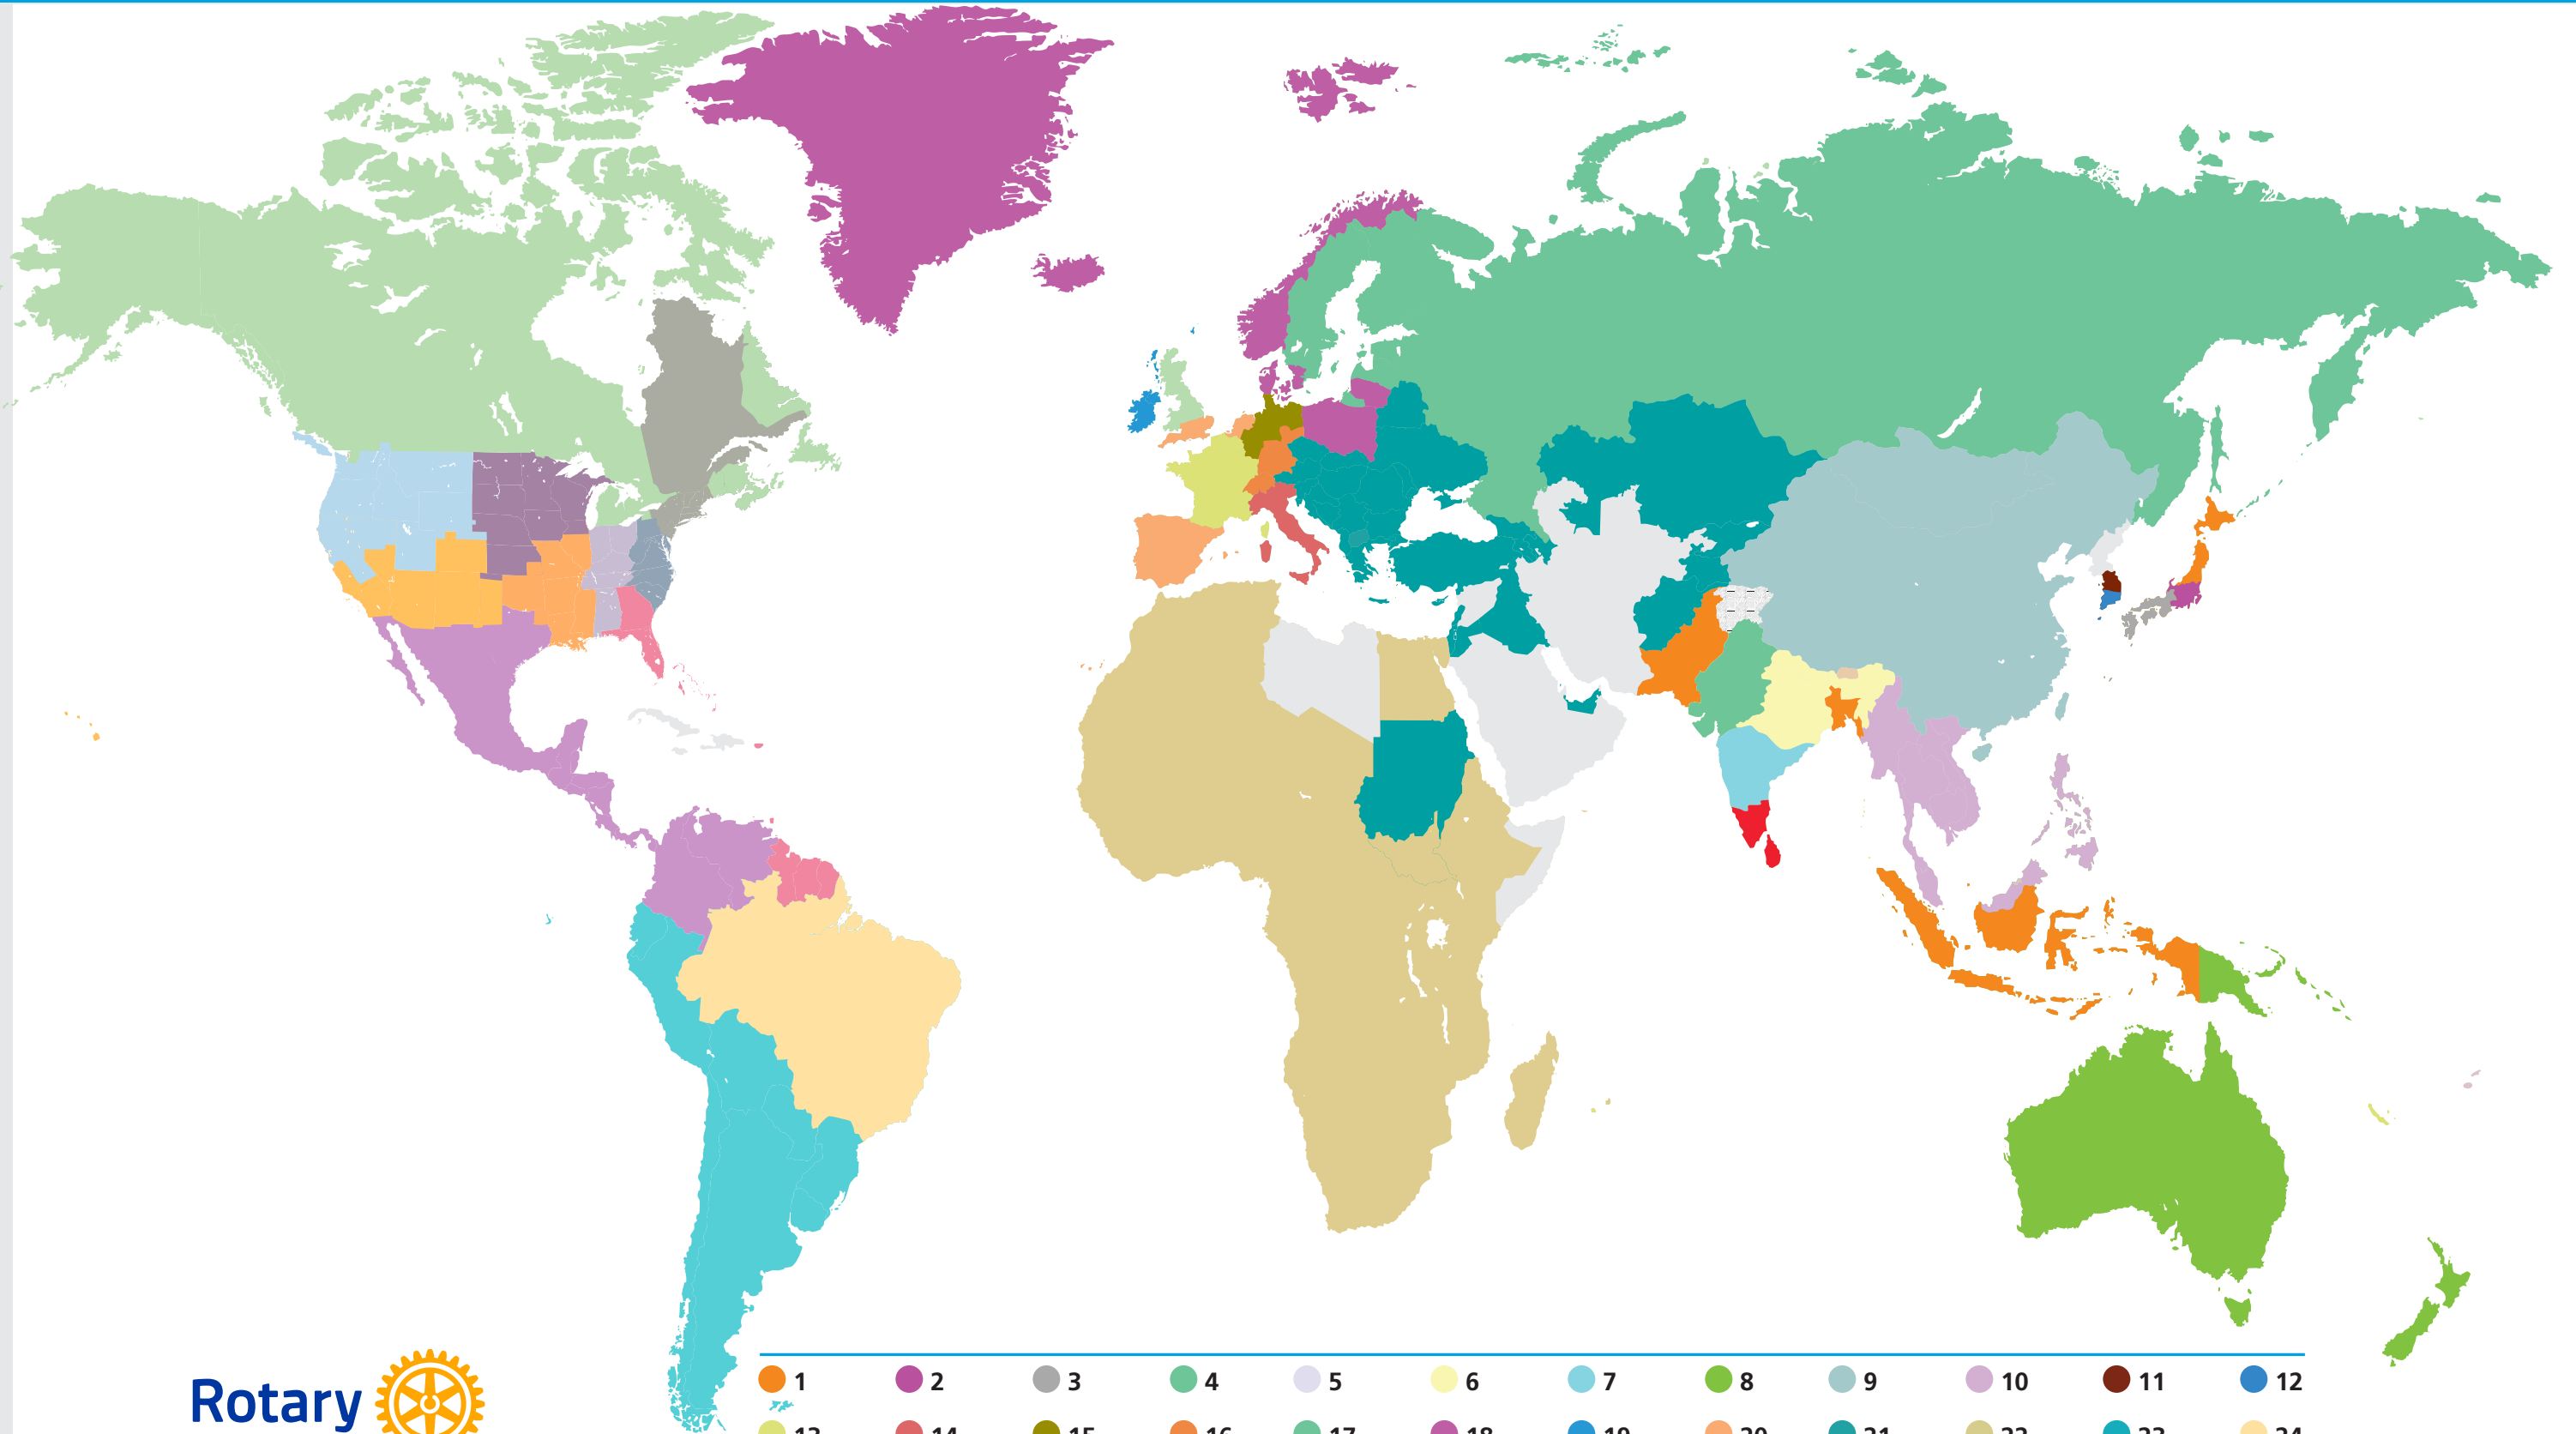

Rotary
Zone 34

6890, 6900, 6910, 6920, 6930, 6940, 6950, 6960, 6970, 6980, 6990, 7000, 7020, 7030

ROTARY REGIONAL ZONE MAP: ASIA/AUSTRALASIA

- | | | | | |
|----|----|---|---|----|
| 1 | 2 | 3 | 4 | 5 |
| 6 | 7 | 8 | 9 | 10 |
| 11 | 12 | | | |

ROTARY REGIONAL ZONE MAP: EUROPE/AFRICA

- 13
- 14
- 15
- 16
- 17
- 18
- 19
- 20
- 21
- 22
- 28

ROTARY REGIONAL ZONE MAP: AMERICA

ROTARY WORLD ZONE MAP

- | | | | | | | | | | | | |
|----|----|----|----|----|----|----|----|----|----|----|----|
| 1 | 2 | 3 | 4 | 5 | 6 | 7 | 8 | 9 | 10 | 11 | 12 |
| 13 | 14 | 15 | 16 | 17 | 18 | 19 | 20 | 21 | 22 | 23 | 24 |
| 25 | 26 | 27 | 28 | 29 | 30 | 31 | 32 | 33 | 34 | | |