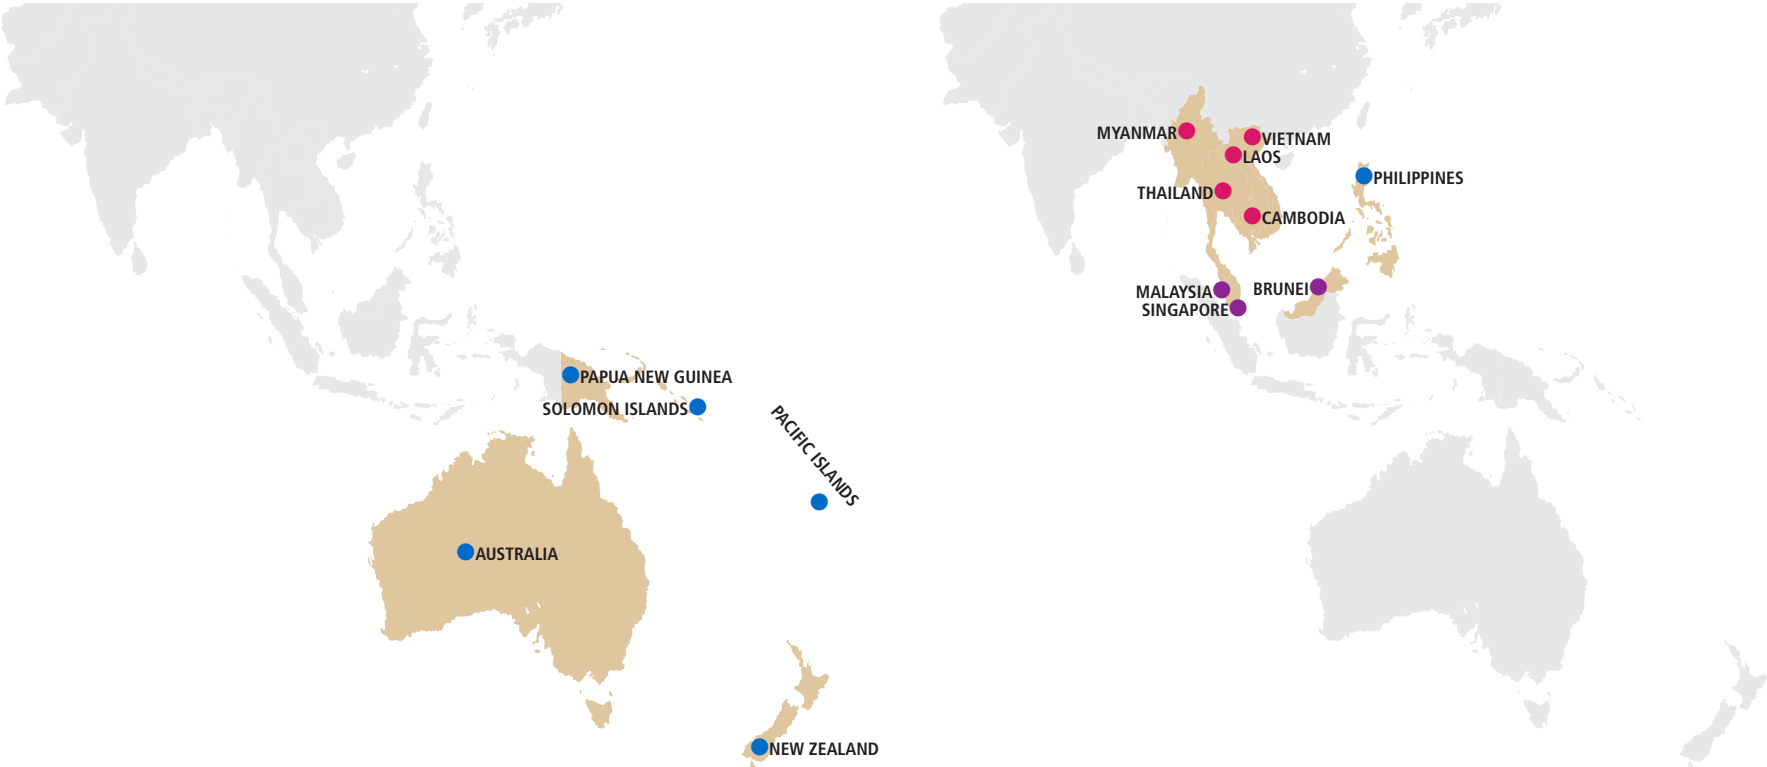

ROTARY PAIRED ZONES 8 AND 10

Rotary
Zone 8

- 9455, 9465, 9500, 9520, 9560, 9620, 9640, 9650, 9670, 9675, 9685, 9700, 9710, 9780, 9790, 9800, 9810, 9820, 9830, 9910, 9920, 9930, 9940, 9970, 9980

Rotary
Zone 10

- A 3770, 3780, 3790, 3800, 3810, 3820, 3830, 3850, 3860, 3870
- B 3330, 3340, 3350, 3360
- C 3300, 3310