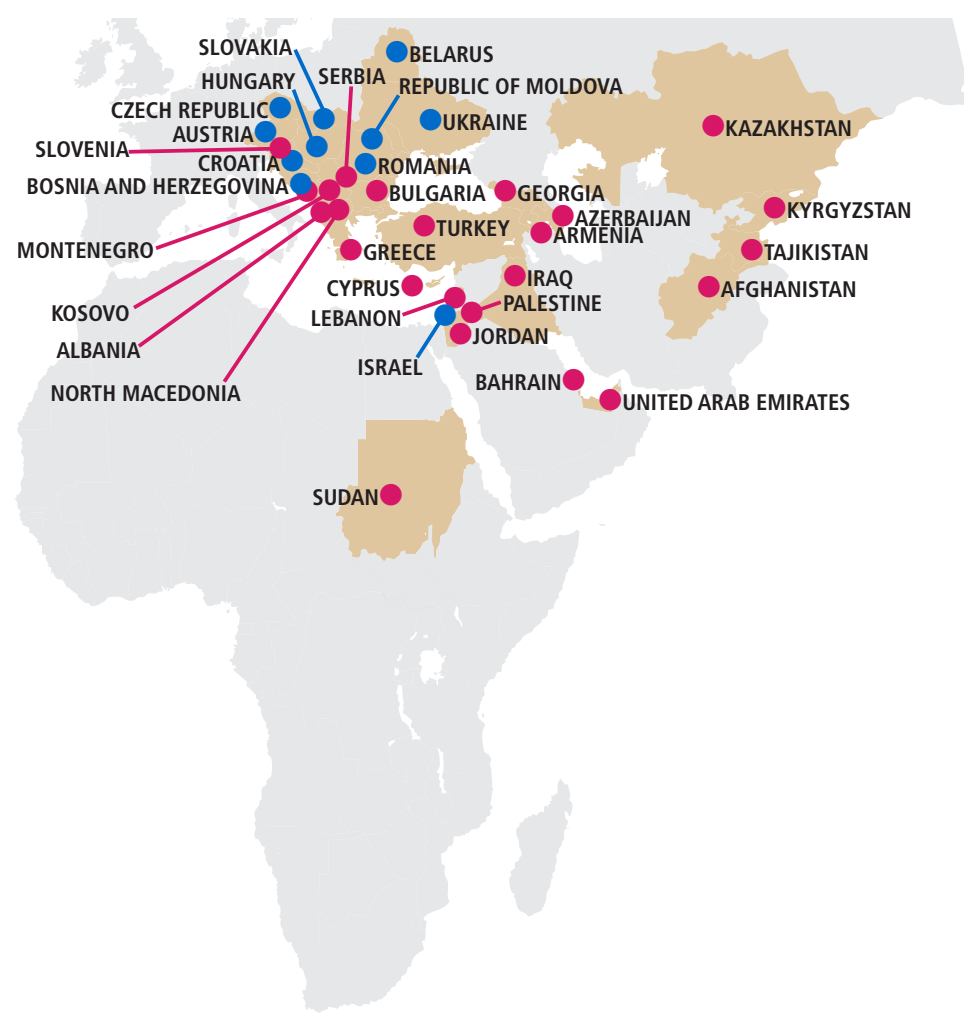

● 1010, 1020, 1030, 1040, 1060, 1070, 1080,
1090, 1100, 1150, 1160, 1180, 1190, 1210,
1220, 1230, 1260, 1285

SCOTLAND
NORTHERN IRELAND
IRELAND
ISLE OF MAN
ENGLAND (northern)
WALES

A grey map of Europe and Africa is shown. The British Isles are highlighted in a darker shade. Blue dots are placed on each of the six regions: Scotland, Northern Ireland, Ireland, Isle of Man, England (northern), and Wales. Lines connect these dots to their respective labels.

*Two-digit numbers denote groups of non-districted clubs.

Rotary
Zone 22

2451, 9010, 9101, 9102, 9110, 9125,
9141, 9142, 9150, 9210, 9212, 9213,
9214, 9220, 9350, 9370, 9400

● **AFRICA: 53 Countries**

- | | | |
|----------------------------------|-------------------|-----------------------|
| Algeria | Equatorial Guinea | Mozambique |
| Angola | Eritrea | Namibia |
| Benin | Eswatini | Niger |
| Botswana | Ethiopia | Nigeria |
| Burkina Faso | Gabon | Reunion |
| Burundi | Gambia | Rwanda |
| Cameroon | Ghana | São Tomé and Príncipe |
| Cabo Verde | Guinea | Senegal |
| Central African Republic | Guinea-Bissau | Seychelles |
| Chad | Kenya | Sierra Leone |
| Comoros | Lesotho | South Africa |
| Côte d'Ivoire | Liberia | South Sudan |
| Democratic Republic of the Congo | Madagascar | Tanzania |
| Republic of the Congo | Malawi | Togo |
| Djibouti | Mali | Tunisia |
| Egypt | Mauritania | Uganda |
| | Mauritius | Zambia |
| | Mayotte | Zimbabwe |
| | Morocco | |

ROTARY REGIONAL ZONE MAP: EUROPE/AFRICA

- 13
- 14
- 15
- 16
- 17
- 18
- 19
- 20
- 21
- 22
- 28

ROTARY REGIONAL ZONE MAP: AMERICA

ROTARY WORLD ZONE MAP

- | | | | | | | | | | | | |
|----|----|----|----|----|----|----|----|----|----|----|----|
| 1 | 2 | 3 | 4 | 5 | 6 | 7 | 8 | 9 | 10 | 11 | 12 |
| 13 | 14 | 15 | 16 | 17 | 18 | 19 | 20 | 21 | 22 | 23 | 24 |
| 25 | 26 | 27 | 28 | 29 | 30 | 31 | 32 | 33 | 34 | | |