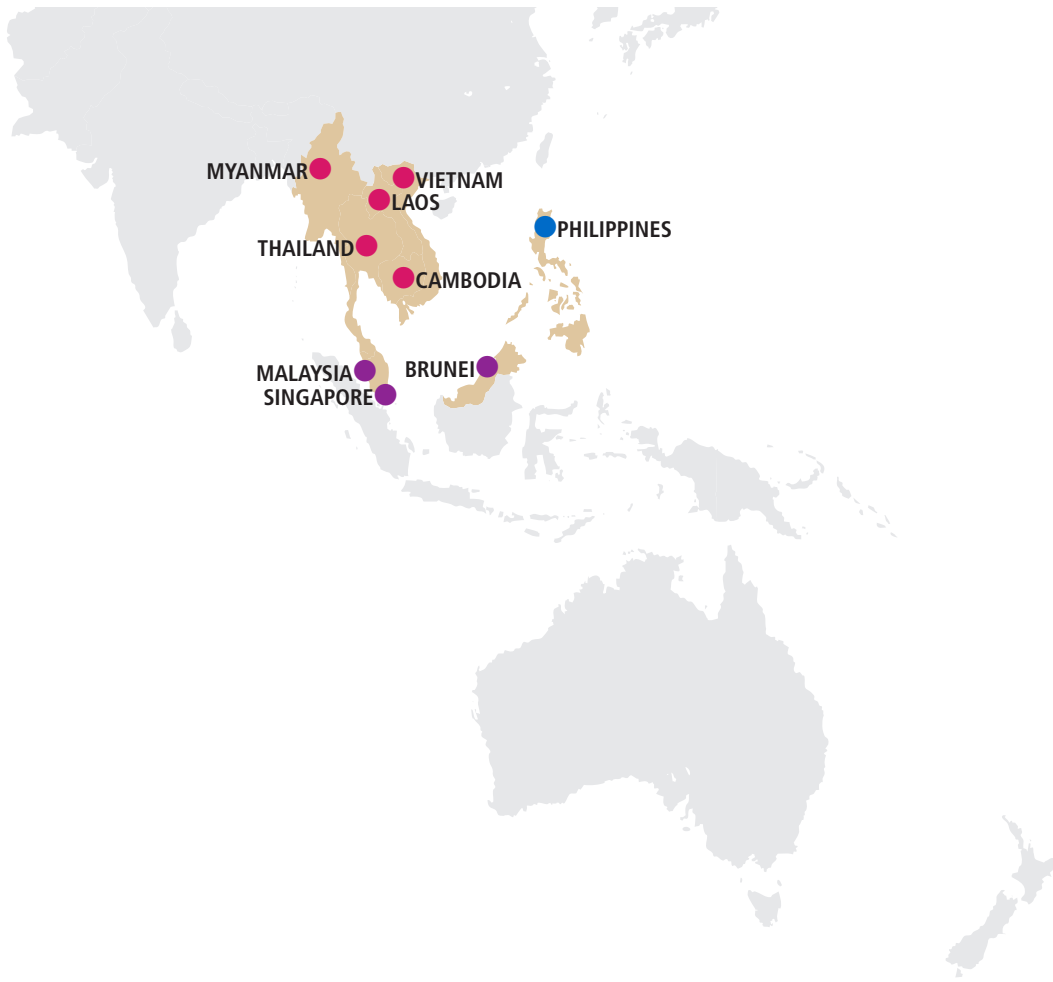

Rotary

Zone 10

A 3770, 3780, 3790, 3800,
3810, 3820, 3830, 3850,
3860, 3870

B 3330, 3340, 3350, 3360

C 3300, 3310