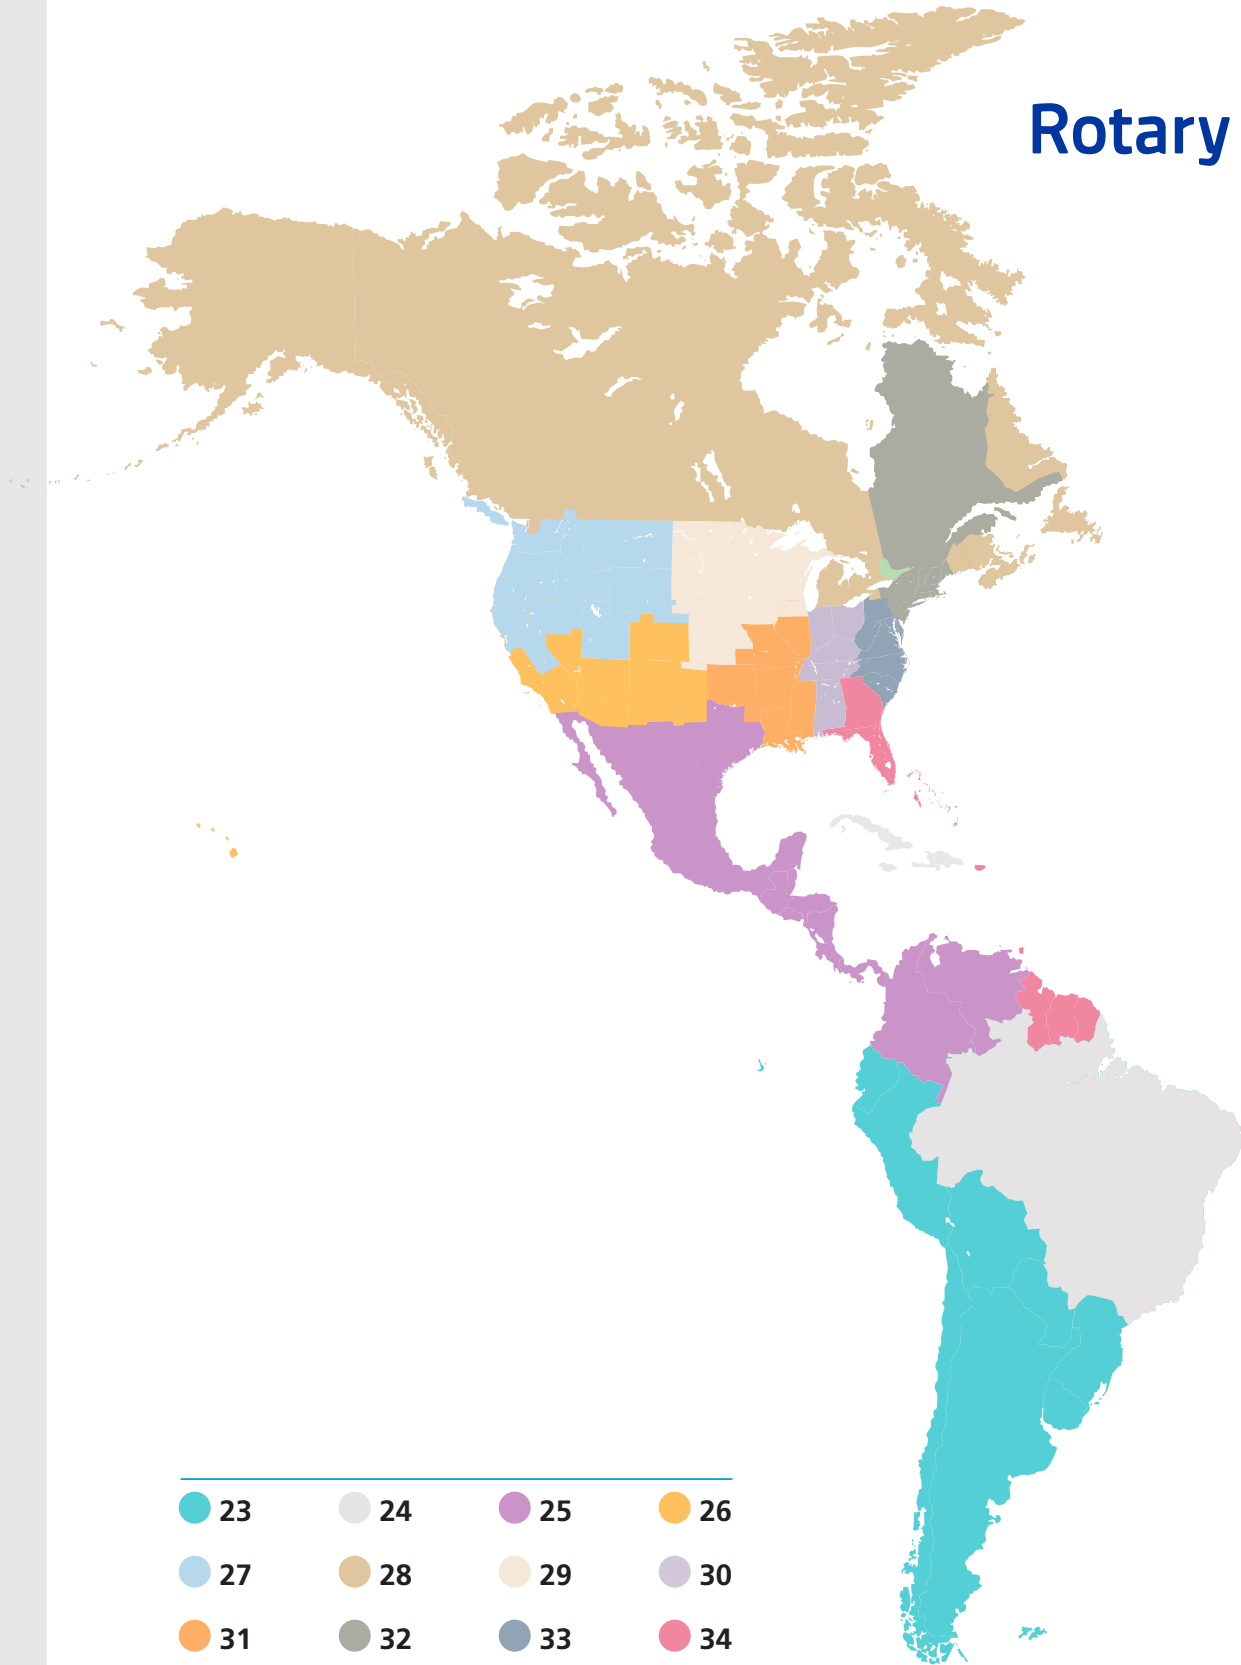

● 1010, 1020, 1030, 1040, 1060, 1070, 1080,
1090, 1100, 1150, 1160, 1180, 1190, 1210,
1220, 1230, 1260, 1285

SCOTLAND
NORTHERN IRELAND
IRELAND
ISLE OF MAN
ENGLAND (northern)
WALES

A grey map of Europe and Africa is shown. The British Isles are highlighted in a darker shade. Blue dots are placed on each of the six regions: Scotland, Northern Ireland, Ireland, Isle of Man, England (northern), and Wales. Lines connect these dots to their respective labels.

● 5750, 5770, 5830, 6040, 6060, 6080, 6110, 6150, 6170, 6190, 6200, 6460, 6490, 6510, 6800, 6820, 6840

ROTARY PAIRED ZONES 33 AND 34

Rotary
Zone 33

7280, 7305, 7360, 7545, 7570, 7600, 7610, 7620, 7630, 7670, 7680, 7690, 7710, 7720, 7730, 7750, 7770

Rotary
Zone 34

6890, 6900, 6910, 6920, 6930, 6940, 6950, 6960, 6970, 6980, 6990, 7000, 7020, 7030

ROTARY REGIONAL ZONE MAP: ASIA/AUSTRALASIA

- | | | | | |
|----|----|---|---|----|
| 1 | 2 | 3 | 4 | 5 |
| 6 | 7 | 8 | 9 | 10 |
| 11 | 12 | | | |

ROTARY REGIONAL ZONE MAP: EUROPE/AFRICA

- 13
- 14
- 15
- 16
- 17
- 18
- 19
- 20
- 21
- 22
- 28

ROTARY REGIONAL ZONE MAP: AMERICA

ROTARY WORLD ZONE MAP

- | | | | | | | | | | | | |
|----|----|----|----|----|----|----|----|----|----|----|----|
| 1 | 2 | 3 | 4 | 5 | 6 | 7 | 8 | 9 | 10 | 11 | 12 |
| 13 | 14 | 15 | 16 | 17 | 18 | 19 | 20 | 21 | 22 | 23 | 24 |
| 25 | 26 | 27 | 28 | 29 | 30 | 31 | 32 | 33 | 34 | | |