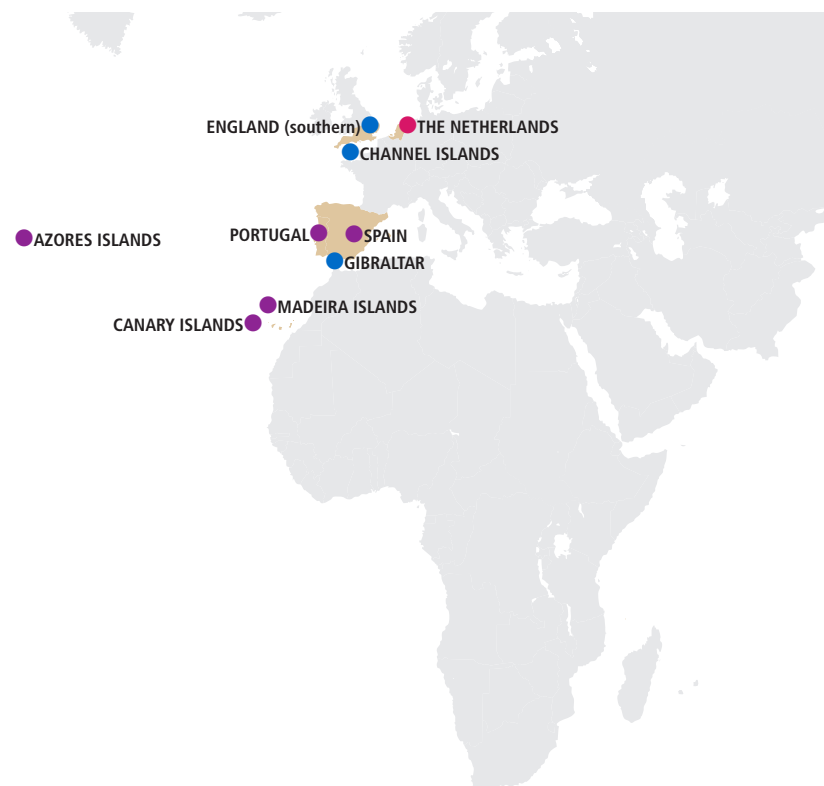

Rotary
Zone 20

A 1110, 1120, 1130,
1145, 1175, 1200,
1240

B 1550, 1560, 1570, 1580, 1590,
1600, 1610

C 1960, 1970, 2201, 2202, 2203